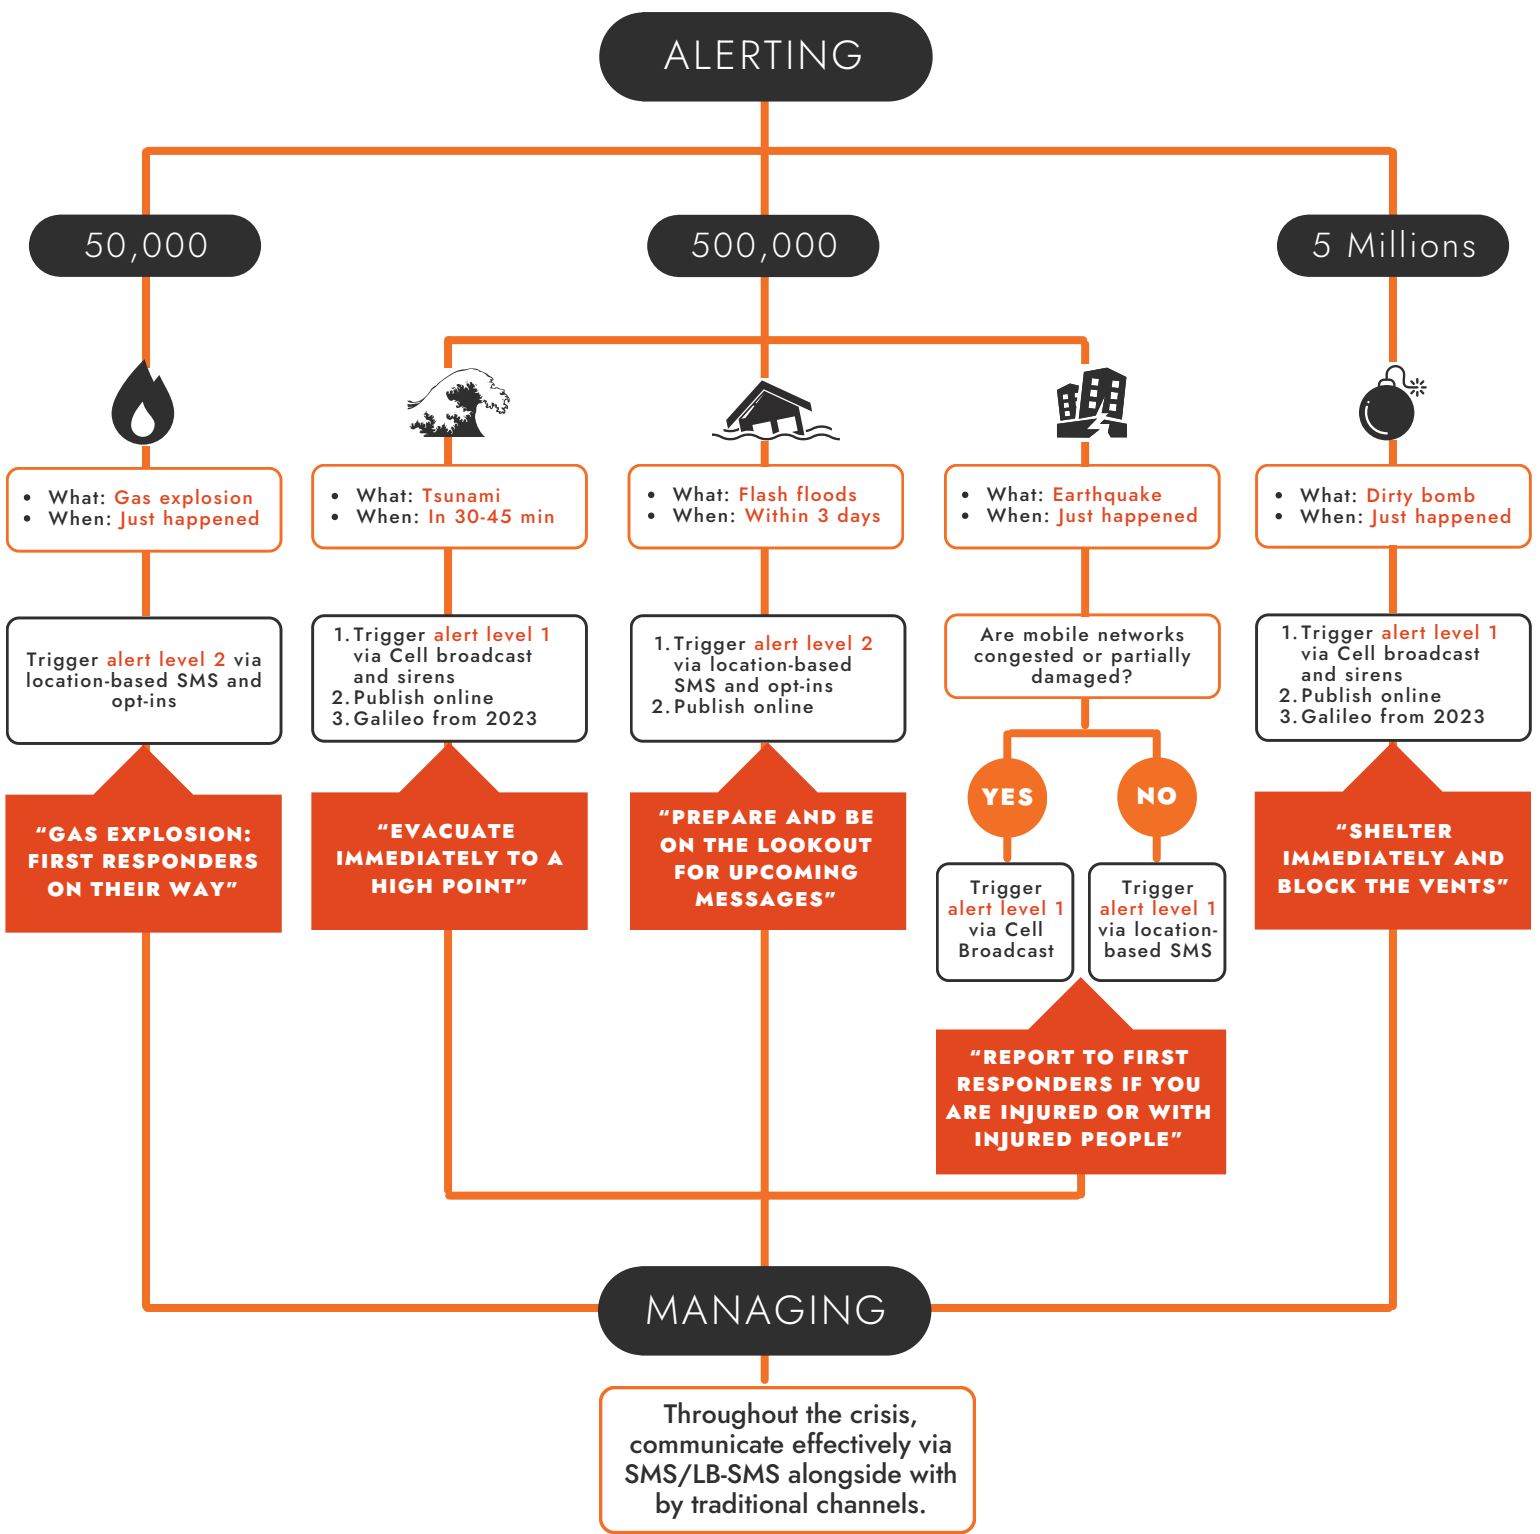

# EMERGENCY MASS NOTIFICATIONS

Rely on the advanced capabilities of location-based technologies, powered by big data and AI

With Intersec, you won't even have to think about which technology to use: our AI-based product recommends the most appropriate one depending on the situation.

**100%**

Intersec is a strong proponent of combining Cell Broadcast and Location-Based SMS to reach close to 100% of the population and stay ahead of the crisis management curve.

**30%**

Intersec is the European Union's leading PWS provider, covering more than 30% of the EU population.

**400M**

Our alerting solutions cover 400 million people around the world.