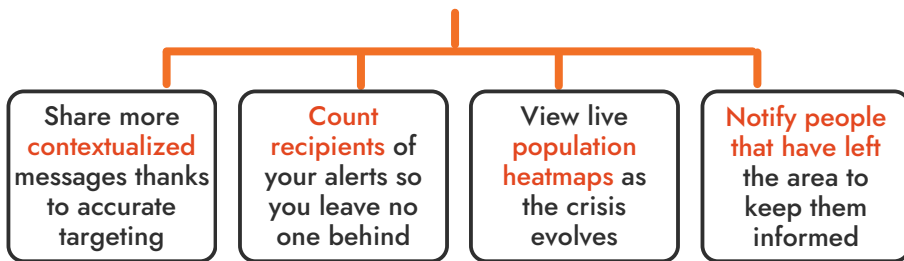

# EMERGENCY MASS NOTIFICATIONS

Rely on the advanced capabilities of location-based technologies, powered by big data and AI

With Intersec, you won't even have to think about which technology to use: our AI-based product recommends the most appropriate one depending on the situation.

**100%**

Intersec is a strong proponent of combining Cell Broadcast and Location-Based SMS to reach close to 100% of the population and stay ahead of the crisis management curve.

**30%**

Intersec is the European Union's leading PWS provider, covering more than 30% of the EU population.